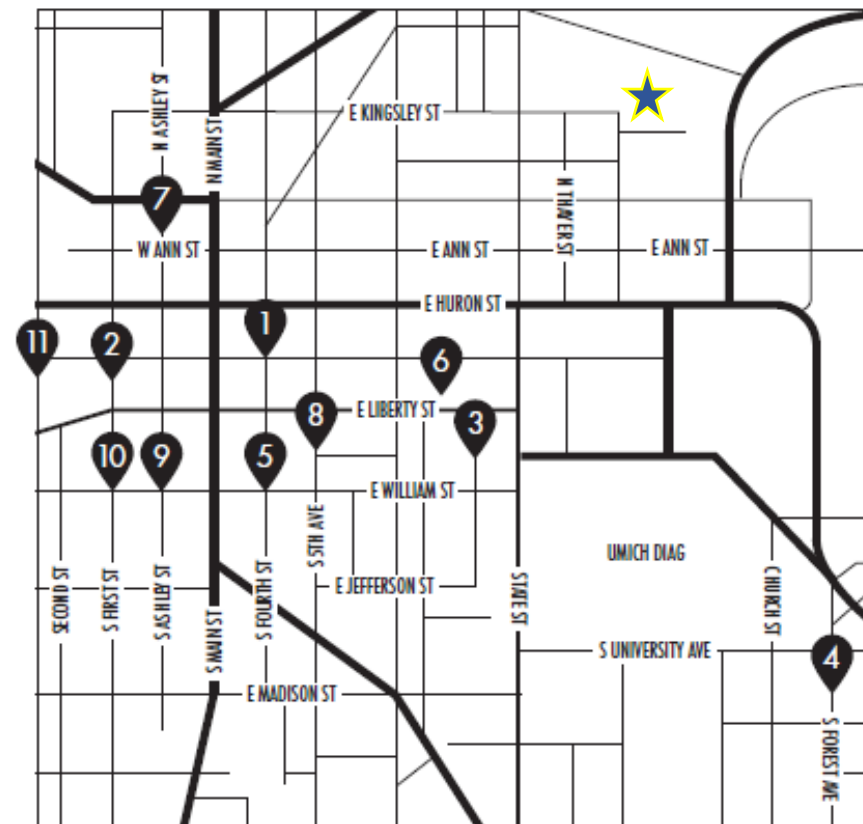

1.0 Off-Street Parking

Spending more than a couple hours downtown? Parking in a lot or structure can make your stay easy.

Parking Lots & Structures

- | | |
|------------------------------------|--|
| 1. Fourth & Washington Structure | 7. Ann Ashley Structure |
| 2. First & Washington Structure | 8. Library Lane Structure |
| 3. Maynard Structure | 9. South Ashley Lot |
| 4. Forest Structure | 10. First & William Lot |
| 5. Fourth & William Structure | 11. 415 W. Washington Lot |
| 6. Liberty Square Structure |  U of M School of Nursing |